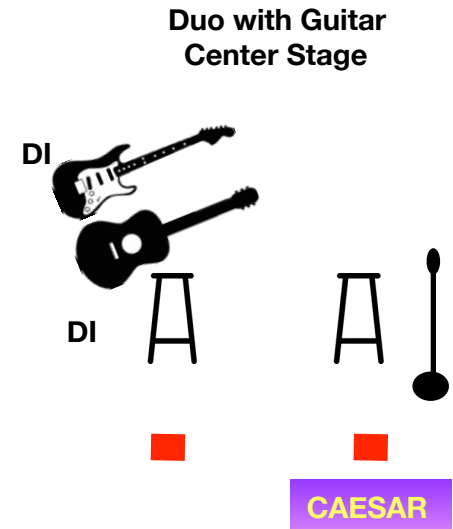

CAESAR

Duo with Guitar or Piano - Stage Plot

 3 Black Stools for Caesar,
Guitar, & Bass

 Monitors

Vocal Mic: Wireless Shure Beta 58A

Straight black mic stand with round base

MicGrand piano: A=432 (preferred)