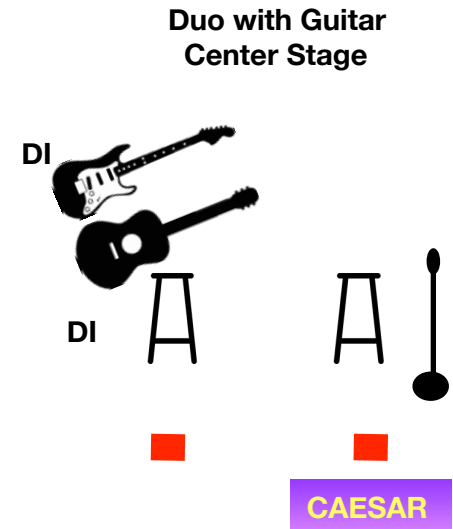

CAESAR

Duo with Guitar or Piano - Stage Plot

- Piano
- Guitar - Classical & Electric
- Drums
- Bass Upright & Electric
- Saxophone (Quintet)
- 5x Music Stands with lights

 3 Black Stools for Caesar,
Guitar, & Bass

Sufficient stage light

Vocal Mic: Wireless Shure Beta 58A

Straight black mic stand with round base

MicGrand piano: A=432 (preferred)

Amplification piano 2 microphones (condensor type)

Piano chair

Guitar: Guitar Amplifier - Line out 2x D.I. Guitar amplifier

2 Guitar Stands

1 music stands with reading lights

1 mic stand for iPad attachment

12 chairs for horn section

2 monitors