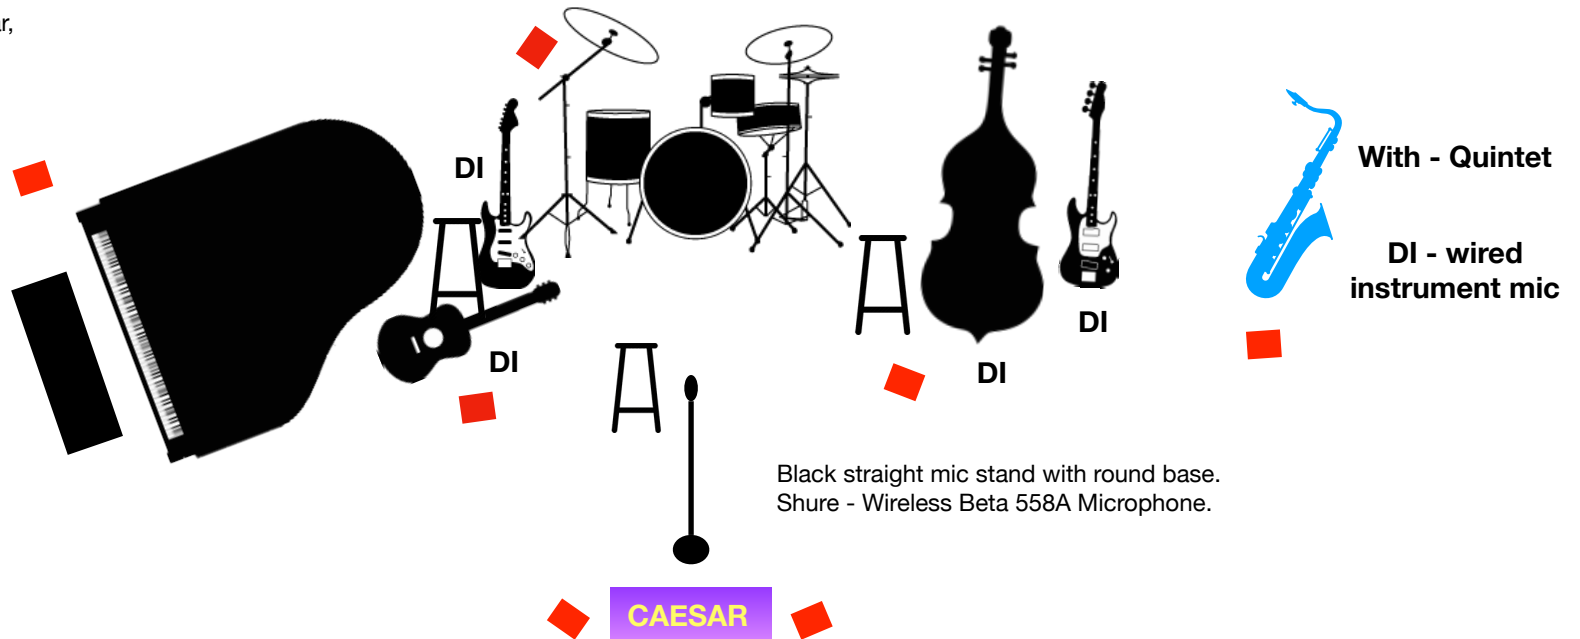

CAESAR

Quartet & Quintet Stage Plot

- Piano
- Guitar - Classical & Electric
- Drums
- Bass Upright & Electric
- Saxophone (Quintet)
- 5x Music Stands with lights

 3 Black Stools for Caesar, Guitar, & Bass

Vocal Mic: Wireless Shure Beta 58A

Straight black mic stand with round base

MicGrand piano: A=432 (preferred)

Amplification piano 2 microphones (condenser type)

Piano chair

Bass: Bass Amplifier - Line out 2x D.I. Bass amplifier

Guitar: Fender Deluxe DI for Nylon String Guitar and 1

DI for Electric Guitar

3 Guitar Stands

6 music stands with reading lights

12 chairs for horn section

6 monitors on stage 7 with Saxophone

Sufficient stage light

16 bottles of water onstage

Jazz drum kit: Mapex/Yamaha/Pearl/Sonor/DW

22X18" BASS DRUM, 16X16" floor tom

9x12" and 10x13" mounted toms

6.5x14" snare drum

Preferred: Plain white Remo Ambassador heads on all of the drums top & bottom, including bass drum