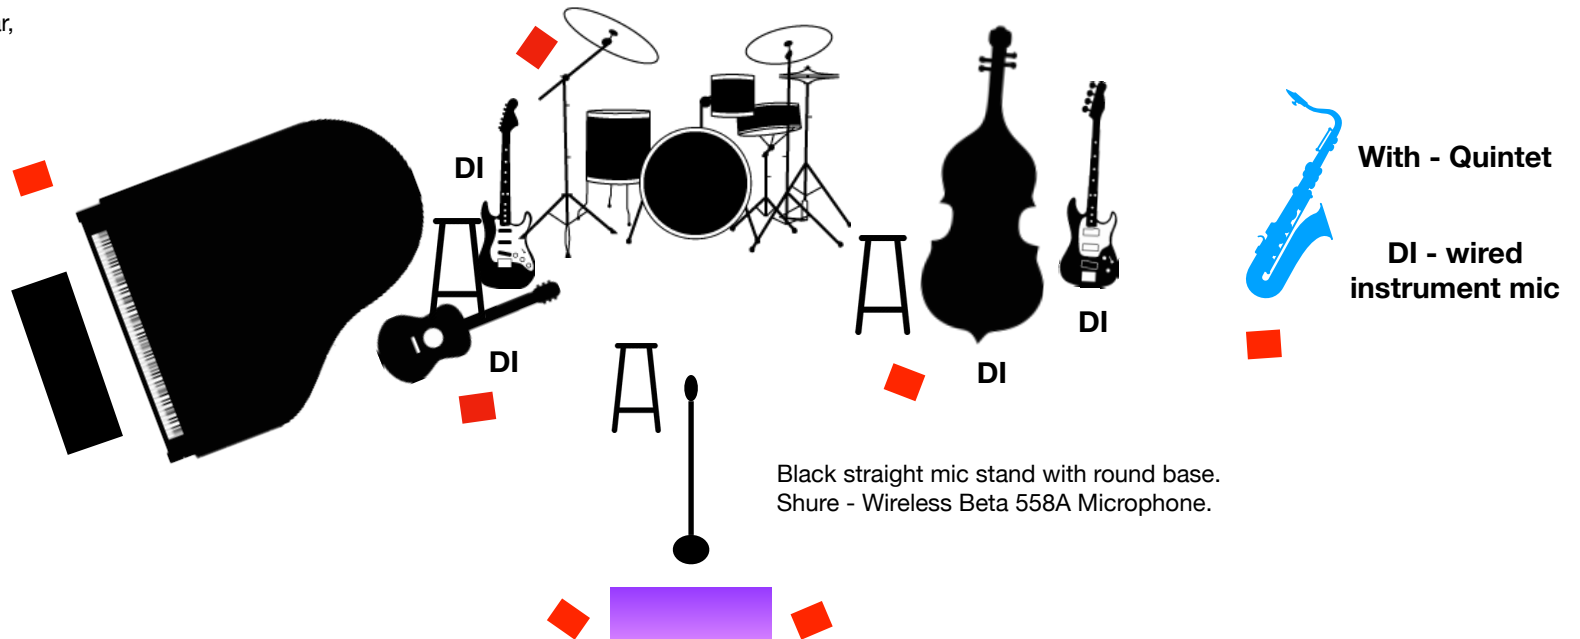

CAESAR

Quartet & Quintet Stage Plot

- Piano
- Guitar - Classical & Electric
- Drums
- Bass Upright & Electric
- Saxophone (Quintet)
- 5x Music Stands with lights

 3 Black Stools for Caesar, Guitar, & Bass

Vocal Mic: Wireless Shure Beta 58A

Straight black mic stand with round base

MicGrand piano: A=432 (preferred)

Amplification piano 2 microphones (condensor type)

Piano chair

Bass: Bass Amplifier - Line out 2x D.I. Bass amplifier

Jazz drum kit: Mapex/Yamaha/Pearl/Sonor/DW

22X18" BASS DRUM, 16X16" floor tom

9x12" and 10x13" mounted toms

6.5x14" snare drum

Preferred: Plain white Remo Ambassador heads on all of the drums top & bottom, including bass drum